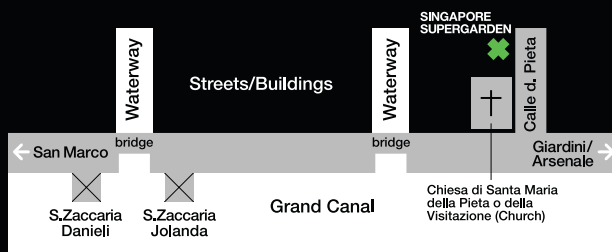

SINGAPORE SUPERGARDEN

An Ecosystem of Design Thoughts
www.supergarden.sg

Press Preview (light lunch will be served)

Date 11 September 2008

Time 1.15 pm

RSVP ndincecco@webershandwick.com

Venue

Istituto Provinciale per l'Infanzia
Santa Maria della Pietà
Calle della Pietà, Castello 3703/a
Ground Floor Gallery

About 200m on the right from San Zaccaria vaporetto stop,
behind the Chiesa di Santa Maria della Pietà o della Visitazione.

14 September – 23 November 2008

Exhibition Opening Hours: 10 am – 6 pm

Organised by
DesignSingapore Council