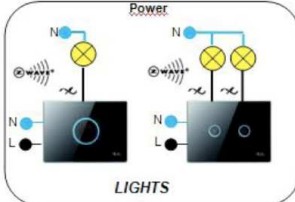

Controllori da 1 o 4 Zone

Alberto: logica accensioni , gruppi luci e scenari NON più cablata nell'impianto, bensì libera e modificabile dall'utente in ogni momento.

Installazione Semplificata

Tutto quello che serve per:
A. "includere" i Vitrum Wireless nella rete Wireless Domestica
B. creare Logiche Comando (Associazioni)

WIRELESS vs Sistemi BUS

DOMOTICA SEMPLIFICATA

< in **15** minuti >

Supervisione Home Master

Un'opzione ...

The diagram illustrates a smart home setup. On the left, three black smart switches are stacked vertically, each with a glowing blue circle. A plus sign (+) is placed between the switches and a central grey Home Master hub. The hub is labeled 'home' and 'Powered by @biogint'. To the right of the hub is an equals sign (=), followed by a blue-bordered box containing a tablet and a smartphone, representing mobile supervision. A 'WiFi' logo is positioned above the equals sign. In the top right corner, there is a yellow house icon with 'e=0' inside.