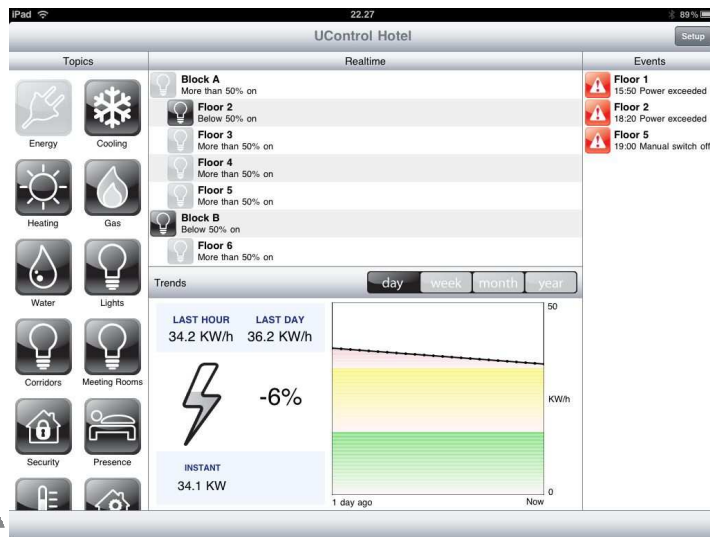

WIRELESS vs Sistemi BUS

DOMOTICA SEMPLIFICATA

< in **15** minuti >

Supervisione Home Master

Un'opzione ...

The diagram illustrates a smart home setup. On the left, three black smart switches are stacked vertically, each with a glowing blue circle. A plus sign (+) is placed between the switches and a central grey Home Master hub. The hub is labeled 'home' and 'Powered by @biogint'. To the right of the hub is an equals sign (=), followed by a blue-bordered box containing a tablet and a smartphone, representing mobile supervision. A 'WiFi' logo is positioned above the equals sign. In the top right corner, there is a yellow house icon with 'e=0' inside.

Home Control su iPad o iPhone

Vitrum Partner Ring

VITRUM per Hotels & Terziario

Automazione Alberghiera
integrata:

- Luci
- Controllo Accessi
- Controllo temperatura
- BMS e CCTV
- IPTV
- Laptop Conectivity

Vitrum for Hotels & Non Residential Projects

Hotel Intelligente: "Energia Visibile"

Controllo Totale Consumo Energetico Edificio da IPAD

www.vdavda.com

Vitrum for Hotels & Non Residential Projects

Home MASTER controlla EOS1

Supervisione Energia
Elettrica e Termica Prodotta
da EOS1 su APP Home
Master per iPad

eos1
solar energy catcher

by

www.greenetica.com

	Efficienza Totale
Traditional PV	12-16%
Traditional Thermal	22-35%
CSP	46%
EOS1	75%