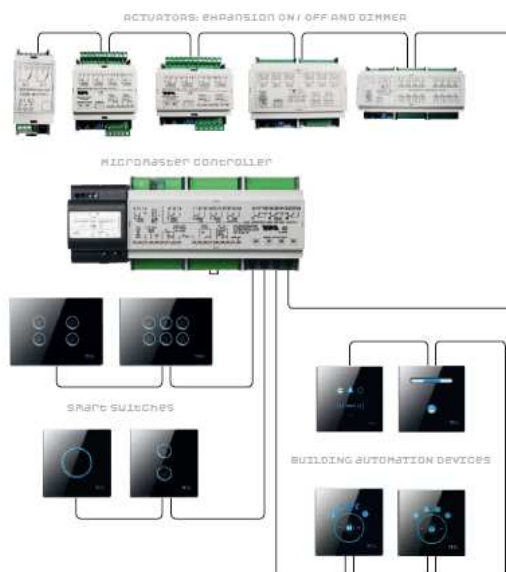

WIRELESS vs Sistemi BUS

DOMOTICA SEMPLIFICATA

< in **15** minuti >

Supervisione Home Master

Un'opzione ...

The diagram illustrates a smart home setup. On the left, three black smart switches are stacked vertically, each with a glowing blue circle. A plus sign (+) is placed between the switches and a central grey Home Master hub. The hub is labeled 'home' and 'Powered by @biogint'. To the right of the hub is an equals sign (=), followed by a blue-bordered box containing a tablet and a smartphone, representing mobile supervision. A 'WiFi' logo is positioned above the equals sign. In the top right corner, there is a yellow house icon with 'e=0' inside.

Home Control su iPad o iPhone

Vitrum Partner Ring

VITRUM per Hotels & Terziario

Automazione Alberghiera
integrata:

- Luci
- Controllo Accessi
- Controllo temperatura
- BMS e CCTV
- IPTV
- Laptop Conectivity

Vitrum for Hotels & Non Residential Projects

Hotel Intelligente: "Energia Visibile"

Controllo Totale Consumo Energetico Edificio da IPAD

www.vdavda.com

Vitrum for Hotels & Non Residential Projects

Home MASTER controlla EOS1