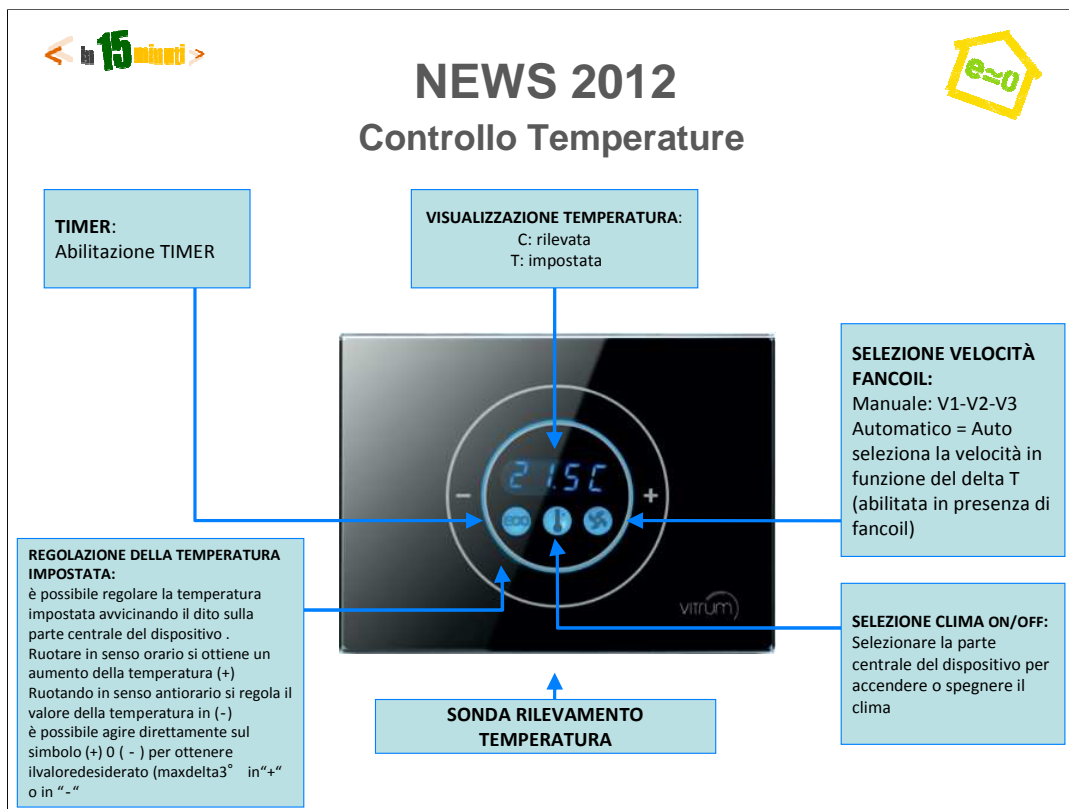

VITRUM CLASSIC

< in 15 minuti >

ECO WIRING

Logiche Comando Flessibili con Tecnologia WIRELESS

VITRUM WIRELESS

Impianto Tradizionale

Logiche Cablate e non modificabili

VITRUM CLASSIC

ECO WIRING

Logiche Comando Flessibili con Tecnologia WIRELESS

VITRUM WIRELESS

< in 15 minuti >

Energia Visibile

Controllo Wireless Prese Intelligenti, Gestione intelligente Carichi, controllo Consumi

< in 15 minuti >

Controllo Temperatura

Controllori da 1 o 4 Zone

Alberto: logica accensioni , gruppi luci e scenari NON più cablata nell'impianto, bensì libera e modificabile dall'utente in ogni momento.

Installazione Semplificata

WIRELESS vs Sistemi BUS

DOMOTICA SEMPLIFICATA

< in **15** minuti >

Supervisione Home Master

Un'opzione ...

The diagram illustrates a smart home setup. On the left, three black smart switches are stacked vertically, each with a glowing blue circle. A plus sign (+) is placed between the switches and a central grey Home Master hub. The hub is labeled 'home' and 'Powered by @biogint'. To the right of the hub is an equals sign (=), followed by a blue-bordered box containing a tablet and a smartphone, representing mobile supervision. A WiFi icon is positioned above the equals sign. In the top right corner, there is a yellow house icon with 'e=0' inside.