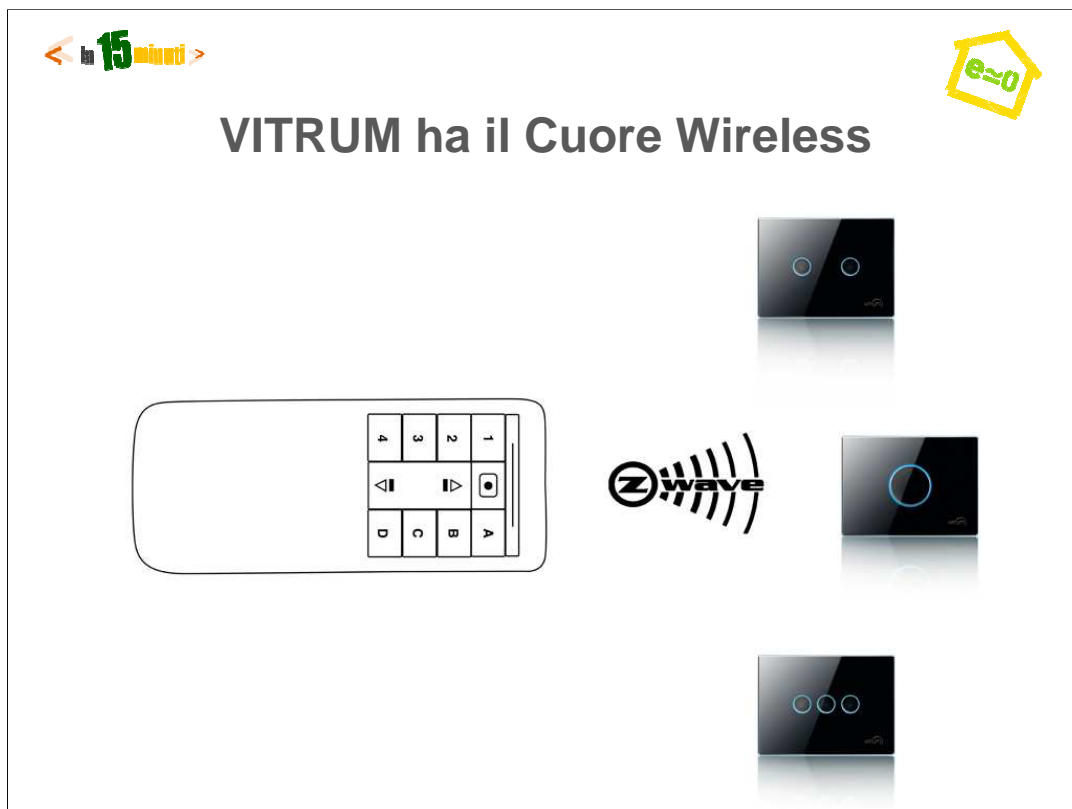

VITRUM CLASSIC

< in 15 minuti >

ECO WIRING

Logiche Comando Flessibili con Tecnologia WIRELESS

VITRUM WIRELESS

Impianto Tradizionale

Logiche Cablate e non modificabili

VITRUM CLASSIC

ECO WIRING

Logiche Comando Flessibili con Tecnologia WIRELESS

VITRUM WIRELESS

< in 15 minuti >

Energia Visibile

Controllo Wireless Prese Intelligenti, Gestione intelligente Carichi, controllo Consumi

< in 15 minuti >

Controllo Temperatura

Controllori da 1 o 4 Zone

Alberto: logica accensioni , gruppi luci e scenari NON più cablata nell'impianto, bensì libera e modificabile dall'utente in ogni momento.

Installazione Semplificata

WIRELESS vs Sistemi BUS

DOMOTICA SEMPLIFICATA

< in **15** minuti >

Supervisione Home Master

Un'opzione ...

The diagram illustrates a smart home setup. On the left, three black smart switches are stacked vertically, each with a glowing blue circle. A plus sign (+) is placed between the switches and a central grey Home Master hub. The hub is labeled 'home' and 'Powered by @biogint'. To the right of the hub is an equals sign (=), followed by a blue-bordered box containing a tablet and a smartphone, representing mobile supervision. A WiFi icon is positioned above the equals sign. In the top right corner, there is a yellow house icon with 'e=0' inside.