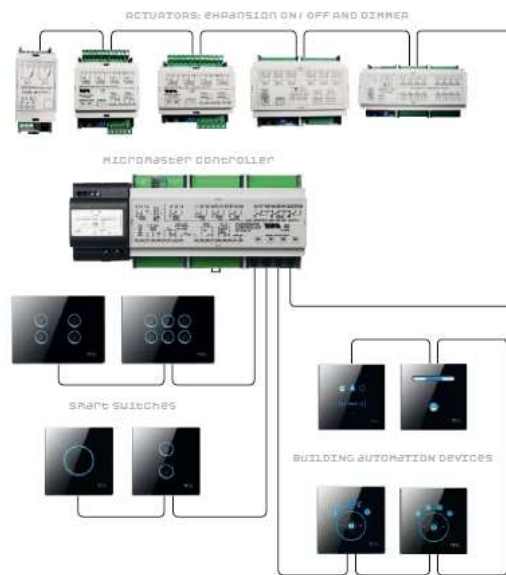

< 15 minuti > VITRUM per Hotels & Terziario

1. Automazione Alberghiera integrata:
2. Luci
   - Controllo Accessi
   - Controllo temperatura
   - BMS e CCTV
   - IPTV
   - Laptop Conectivity

Vitrum for Hotels & Non Residential Projects